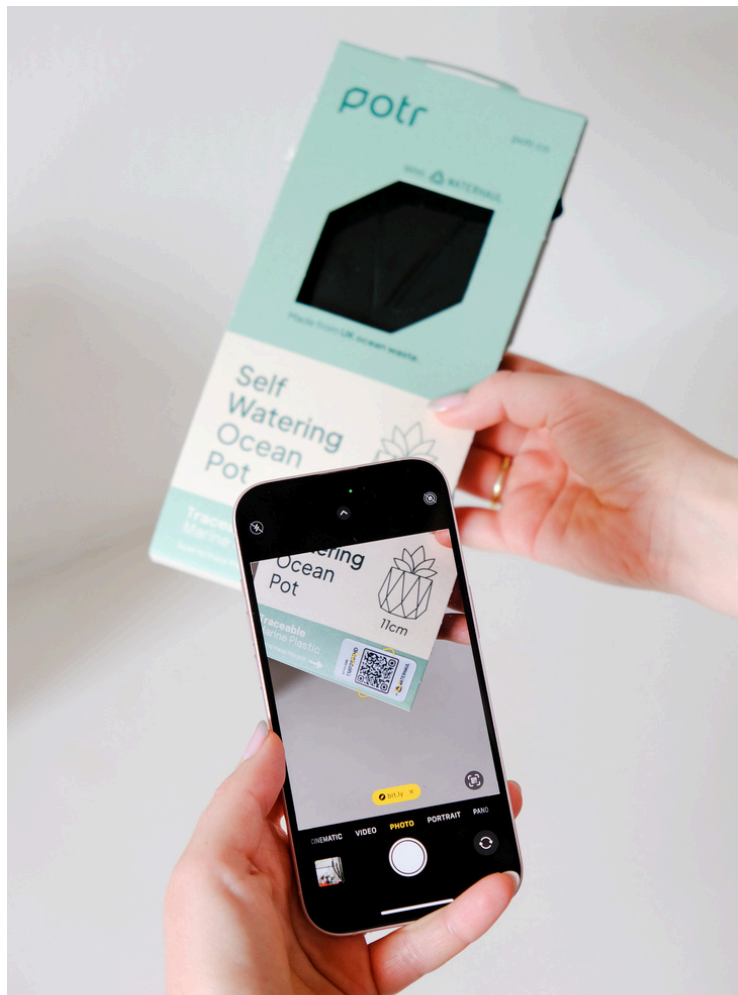

Traceable Marine Plastic

Every Ocean Pot is traceable back to the exact beach the waste material was collected from. This is next level transparency in the recycling supply chain allowing customers to see the exact beach they have helped to clean with the purchase of their ocean pot. Simply scan the QR code on the front of the packaging to load a map and information about the beach clean behind the product.

Beach waste which looks good in the home