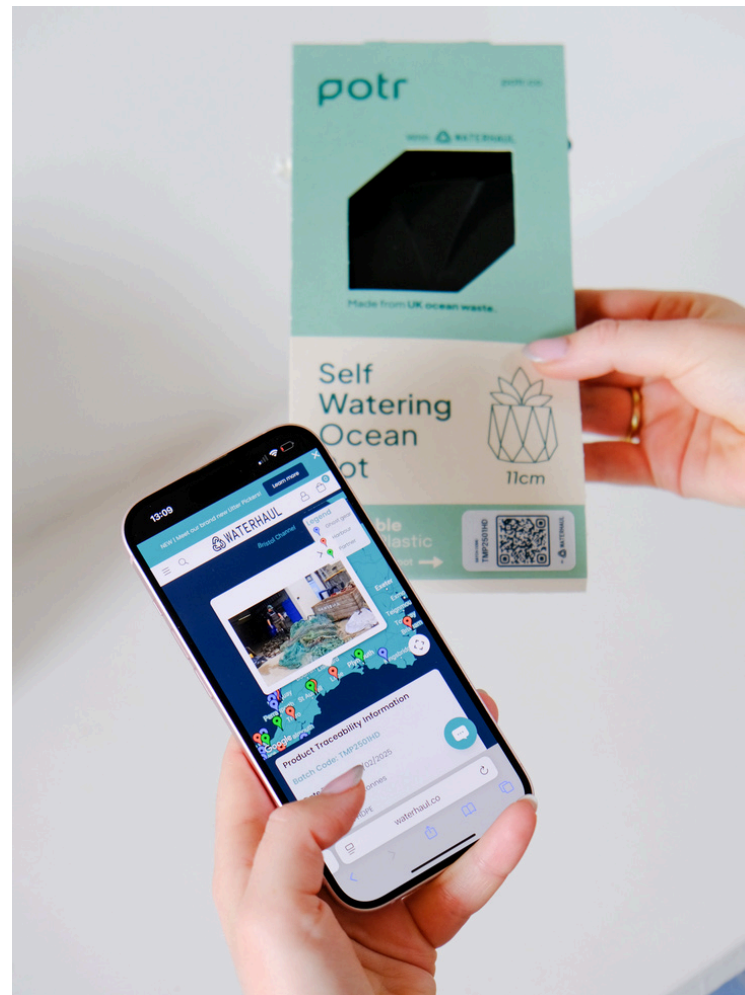

Traceable Marine Plastic

Every Ocean Pot is traceable back to the exact beach the waste material was collected from. This is next level transparency in the recycling supply chain allowing customers to see the exact beach they have helped to clean with the purchase of their ocean pot. Simply scan the QR code on the front of the packaging to load a map and information about the beach clean behind the product.

Beach waste which looks good in the home